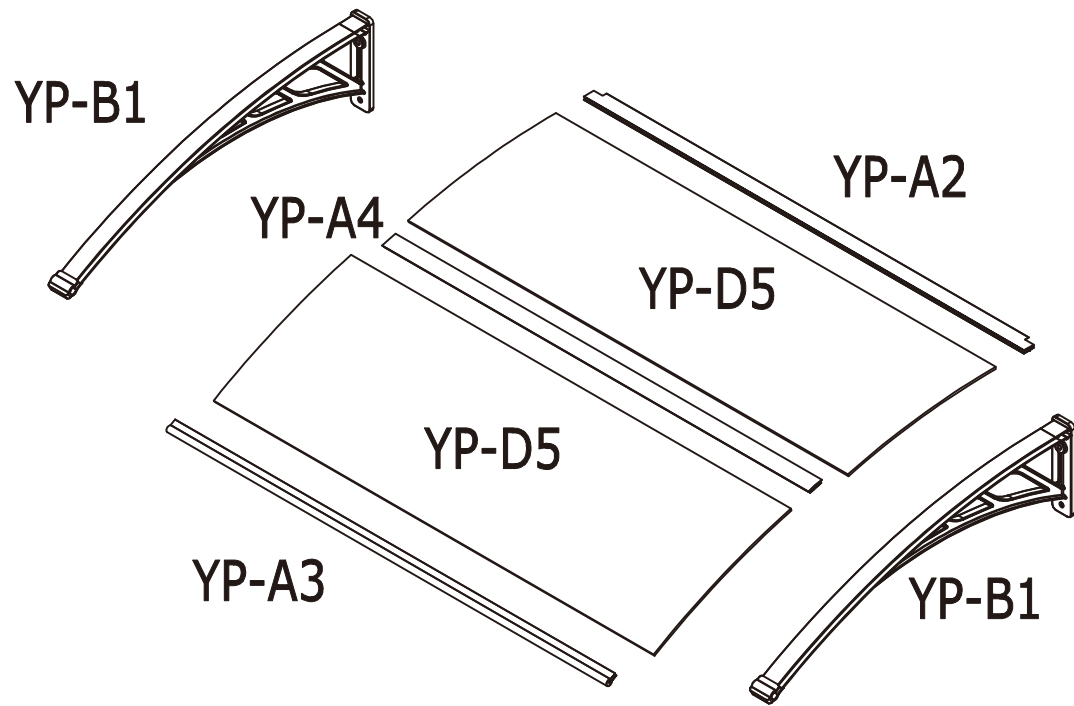

ID GARDEN - Emma1010w

size: 100x100cm

Notes:

1. Remove approximately 2 inches of film from all sheet edges before installing.
remove all film immediately after the constructions completed.
2. The UV-protected side of the sheet is covered with opal white film and must face towards the sun.

YP-B1		1000mm	x2	1/1
YP-A2		946mm	x1	1/1
YP-A3		946mm	x1	1/1
YP-A4		910mm	x1	1/1
YP-D5		946X499mm	x2	1/1
YP-F6		M5X16mm	x4	1/1
YP-F7		ST8X60mm	x4	1/1
YP-F8			x4	1/1
			x1	1/1