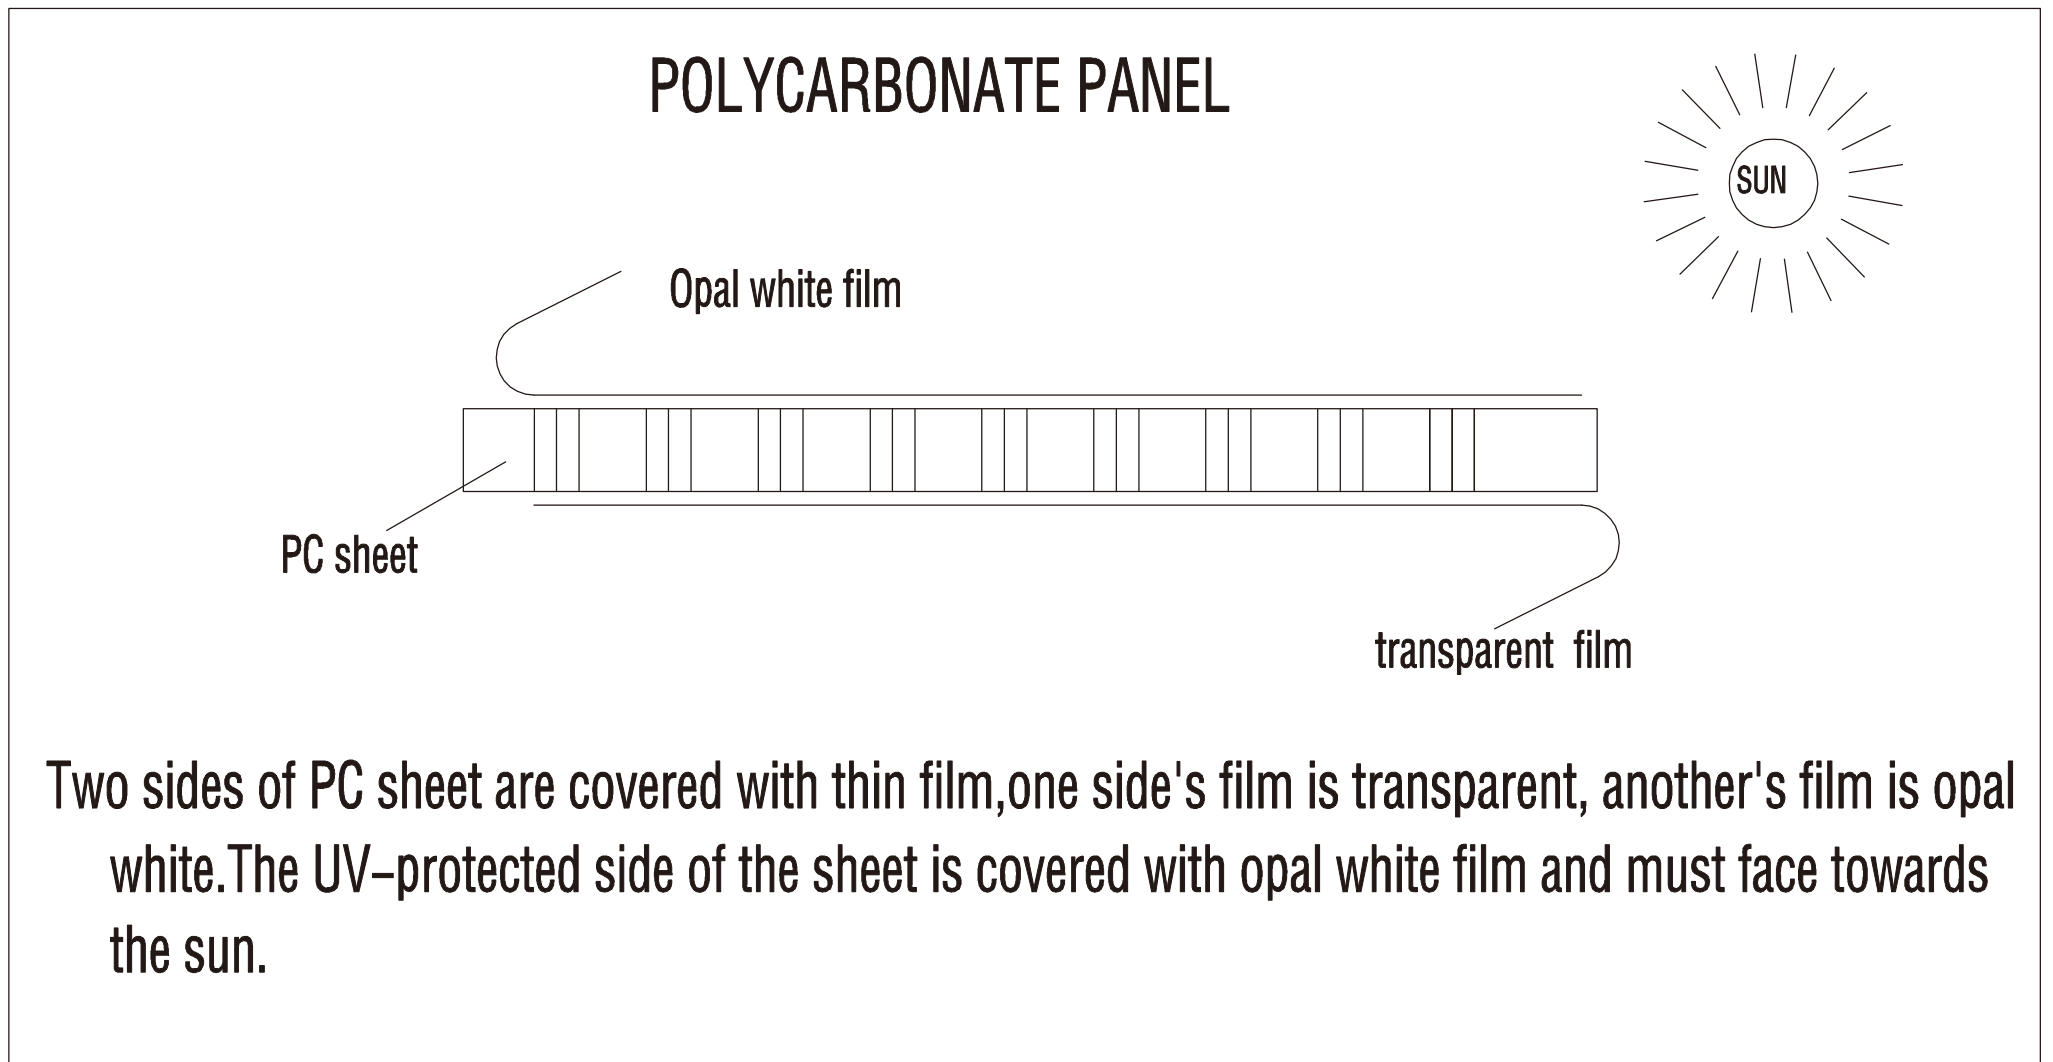

ID GARDEN - Emma1010w

size: 100x100cm

Notes:

1. Remove approximately 2 inches of film from all sheet edges before installing.
remove all film immediately after the constructions completed.
2. The UV-protected side of the sheet is covered with opal white film and must face towards the sun.