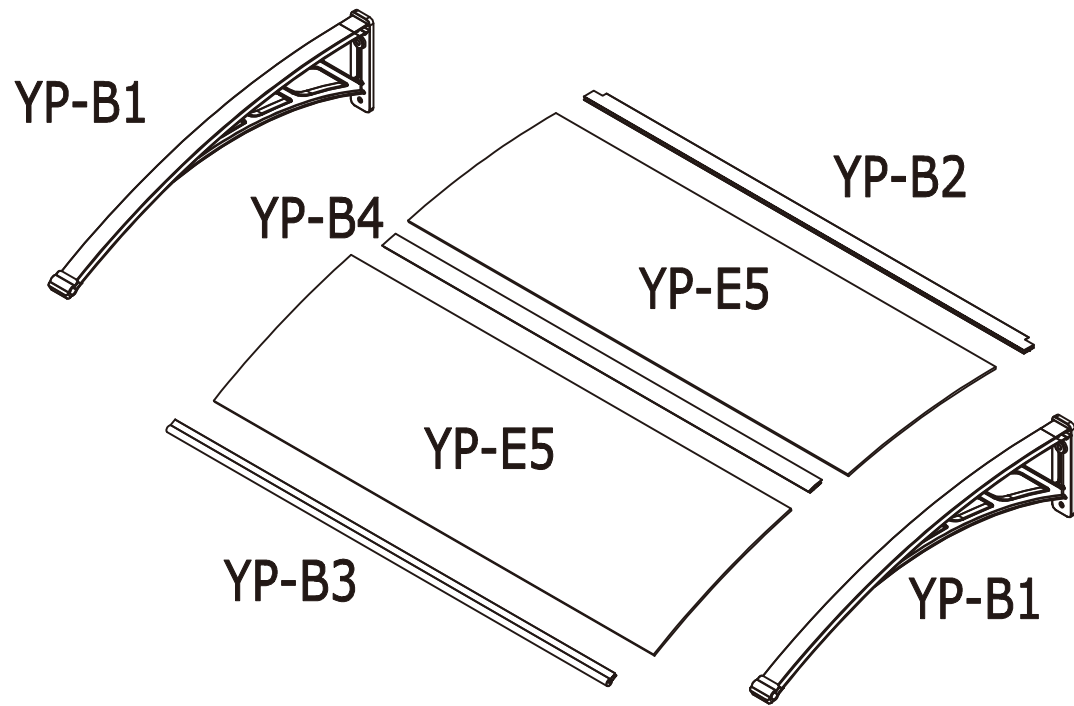

ID GARDEN - Emma1012w

size: 100x120cm

Notes:

1. Remove approximately 2 inches of film from all sheet edges before installing.
remove all film immediately after the constructions completed.
2. The UV-protected side of the sheet is covered with opal white film and must face towards the sun.

YP-B1		1000mm	x2	1/1
YP-B2		1146mm	x1	1/1
YP-B3		1146mm	x1	1/1
YP-B4		1110mm	x1	1/1
YP-E5		1146X499mm	x2	1/1
YP-G6		M5X16mm	x4	1/1
YP-G7		ST8X60mm	x4	1/1
YP-G8			x4	1/1
			x1	1/1