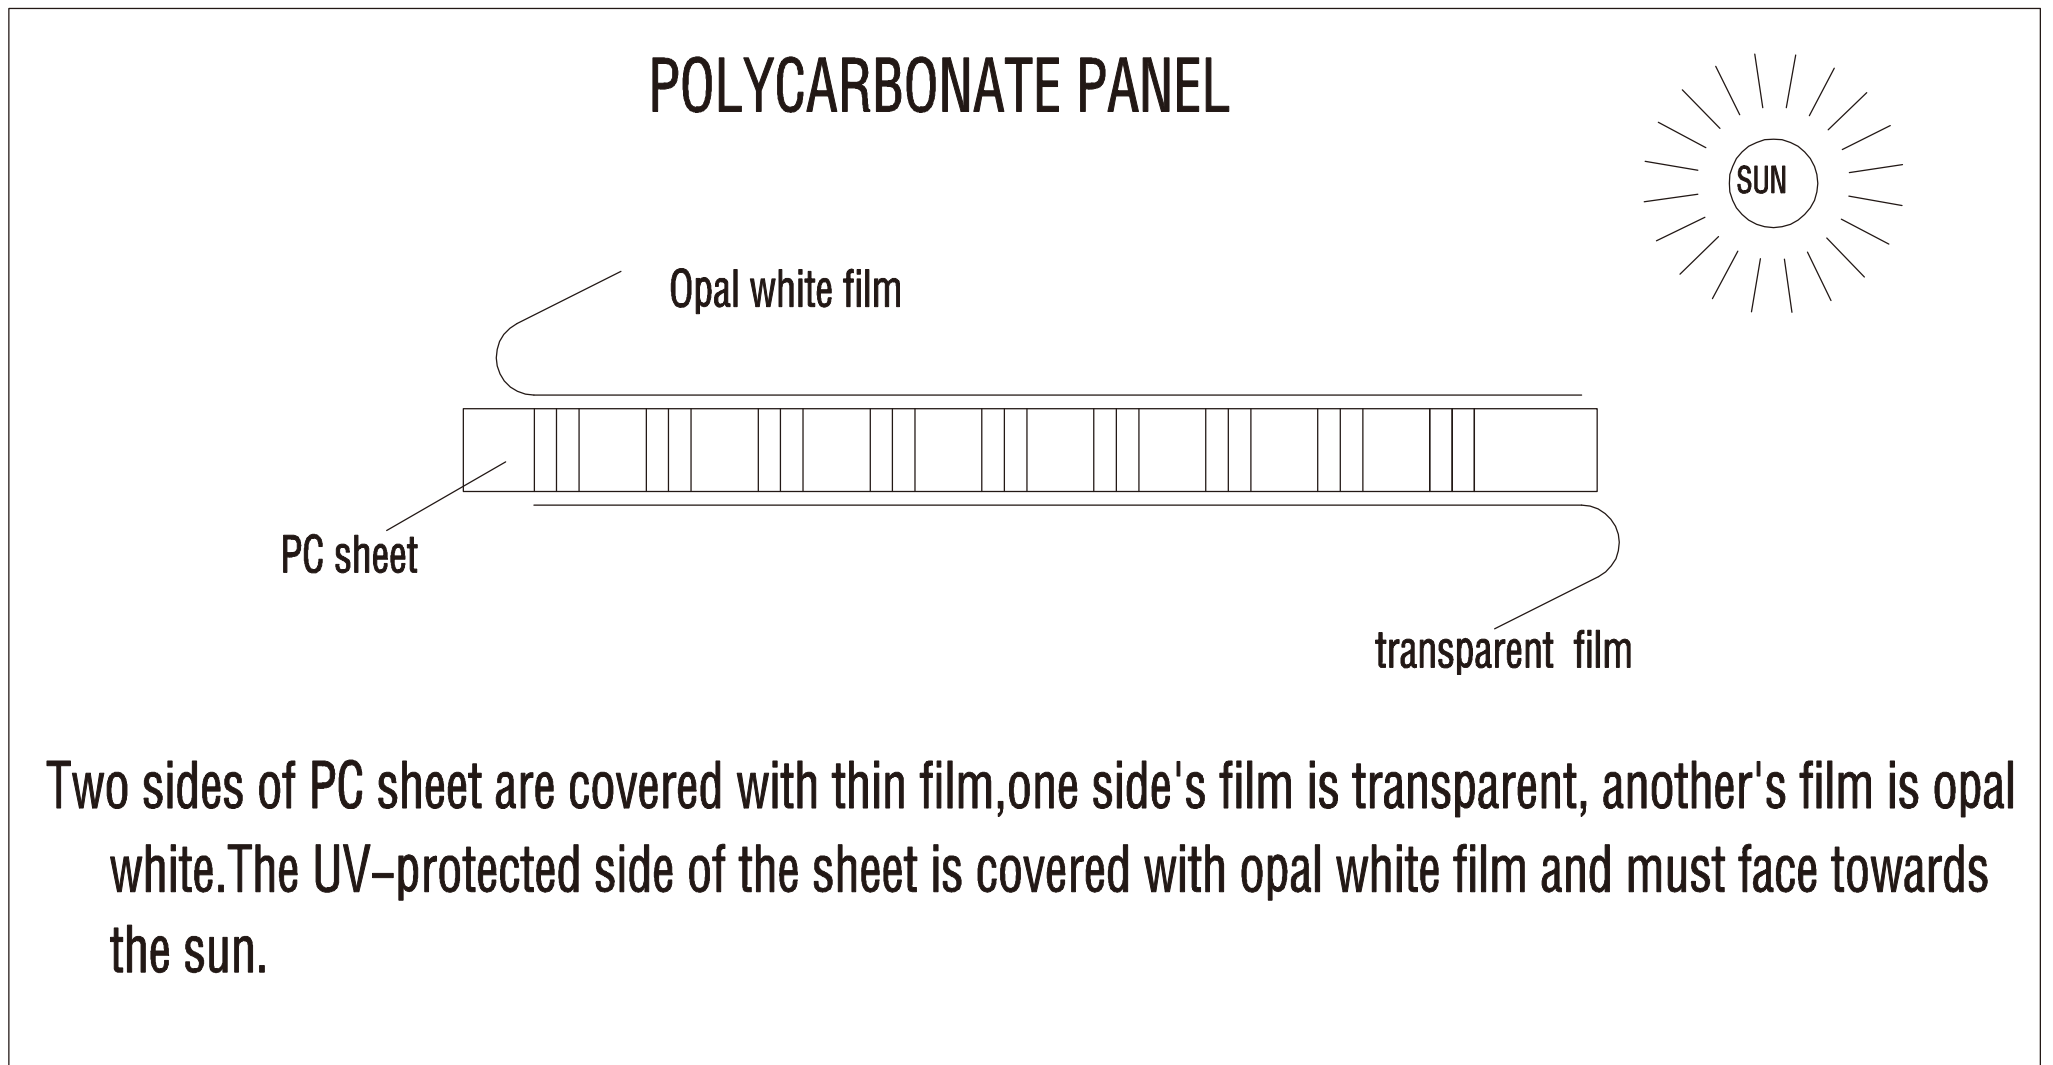

ID GARDEN - Emma1012w

size: 100x120cm

Notes:

1. Remove approximately 2 inches of film from all sheet edges before installing.
remove all film immediately after the constructions completed.
2. The UV-protected side of the sheet is covered with opal white film and must face towards the sun.