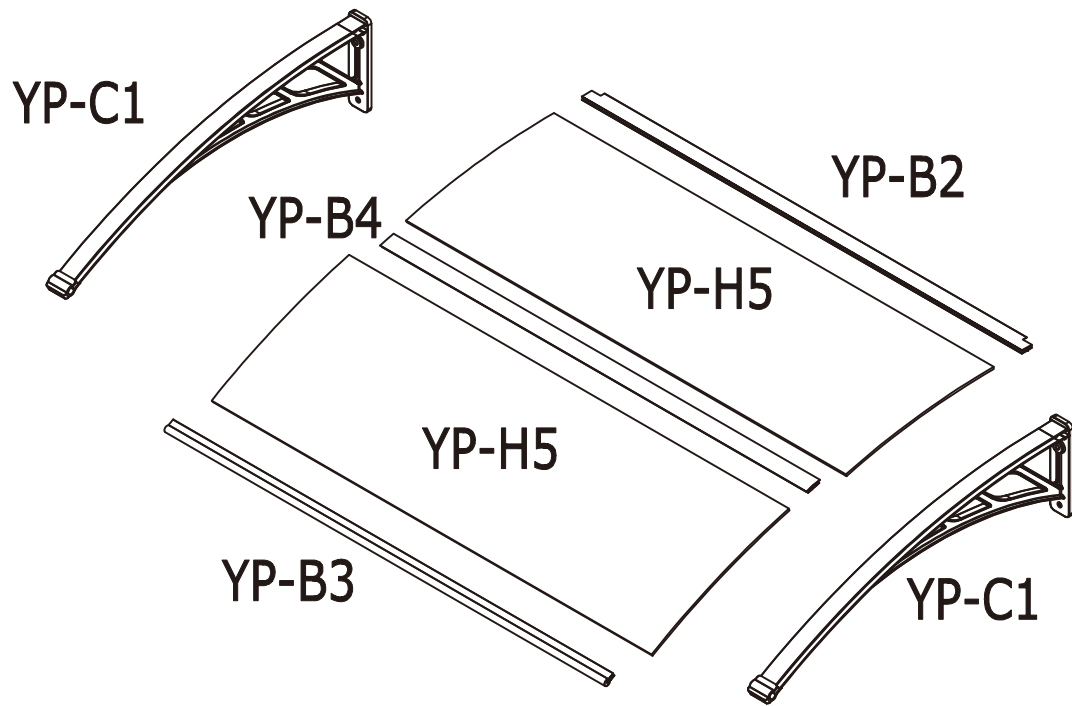

ID GARDEN - Emma1212w

size: 120x120cm

Notes:

1. Remove approximately 2 inches of film from all sheet edges before installing.
remove all film immediately after the constructions completed.
2. The UV-protected side of the sheet is covered with opal white film and must face towards the sun.

YP-C1		1200mm	x2	1/1
YP-B2		1146mm	x1	1/1
YP-B3		1146mm	x1	1/1
YP-B4		1110mm	x1	1/1
YP-H5		1146X604mm	x2	1/1
YP-M6		M5X16mm	x4	1/1
YP-M7		ST8X60mm	x4	1/1
YP-M8			x4	1/1
			x1	1/1