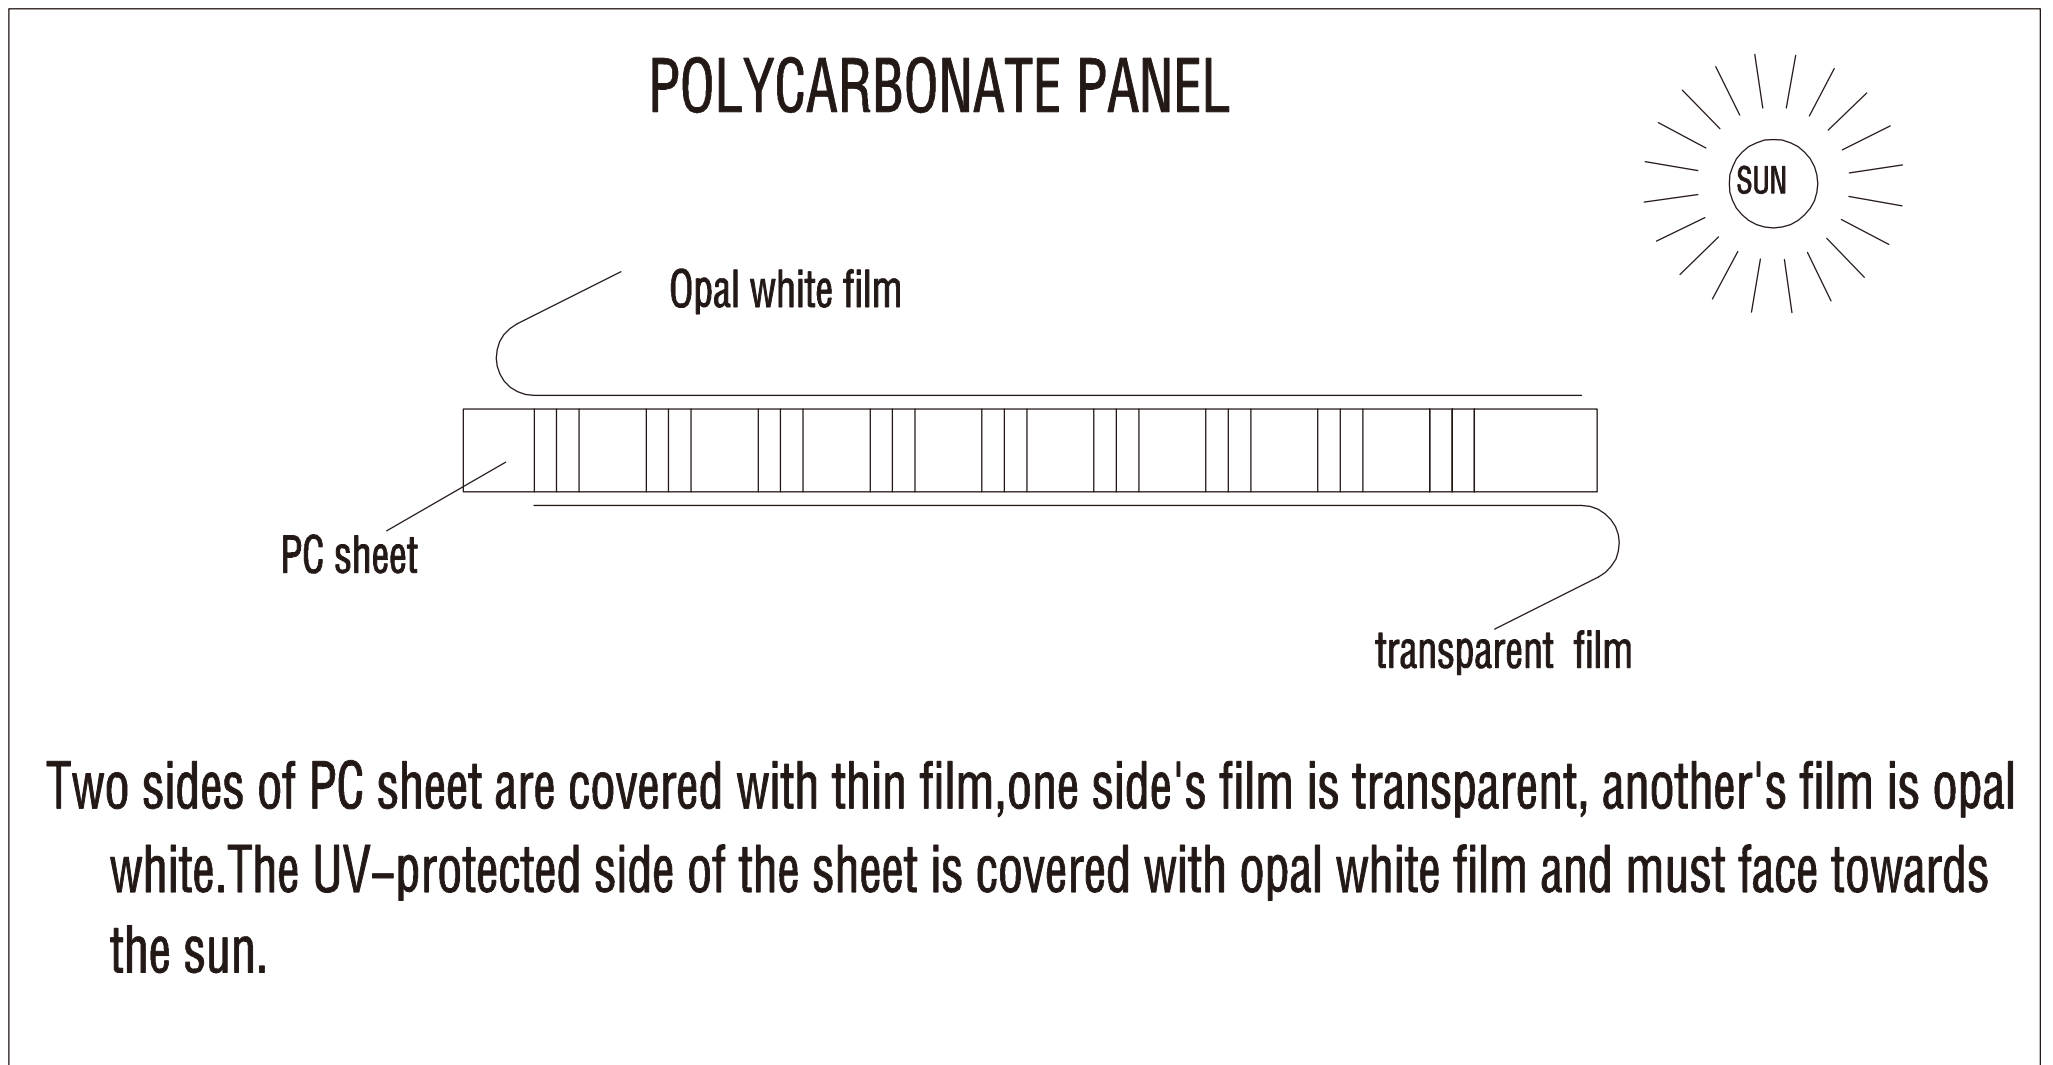

ID GARDEN - Emma1212w

size: 120x120cm

Notes:

1. Remove approximately 2 inches of film from all sheet edges before installing.
remove all film immediately after the constructions completed.
2. The UV-protected side of the sheet is covered with opal white film and must face towards the sun.