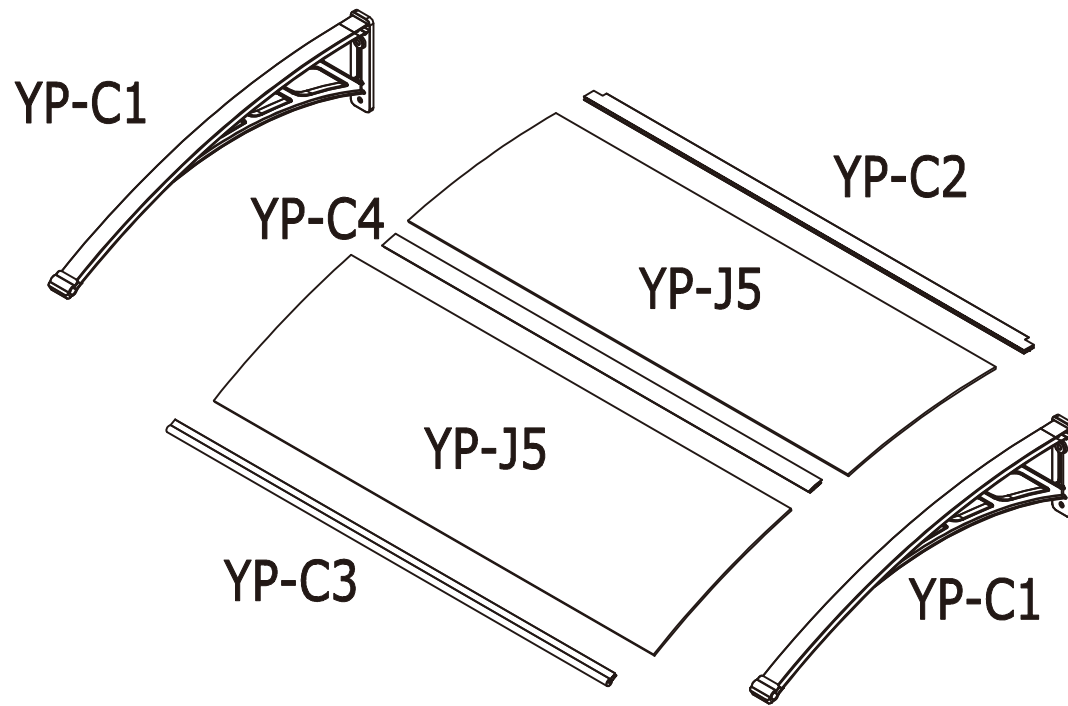

# ID GARDEN - Emma1215w

size: 120x150cm

## Notes:

1. Remove approximately 2 inches of film from all sheet edges before installing. remove all film immediately after the constructions completed.
2. The UV-protected side of the sheet is covered with opal white film and must face towards the sun.

YP-C1		1200mm	x2	1/1
YP-C2		1446mm	x1	1/1
YP-C3		1446mm	x1	1/1
YP-C4		1410mm	x1	1/1
YP-J5		1446X604mm	x2	1/1
YP-N6		M5X16mm	x4	1/1
YP-N7		ST8X60mm	x4	1/1
YP-N8			x4	1/1
			x1	1/1