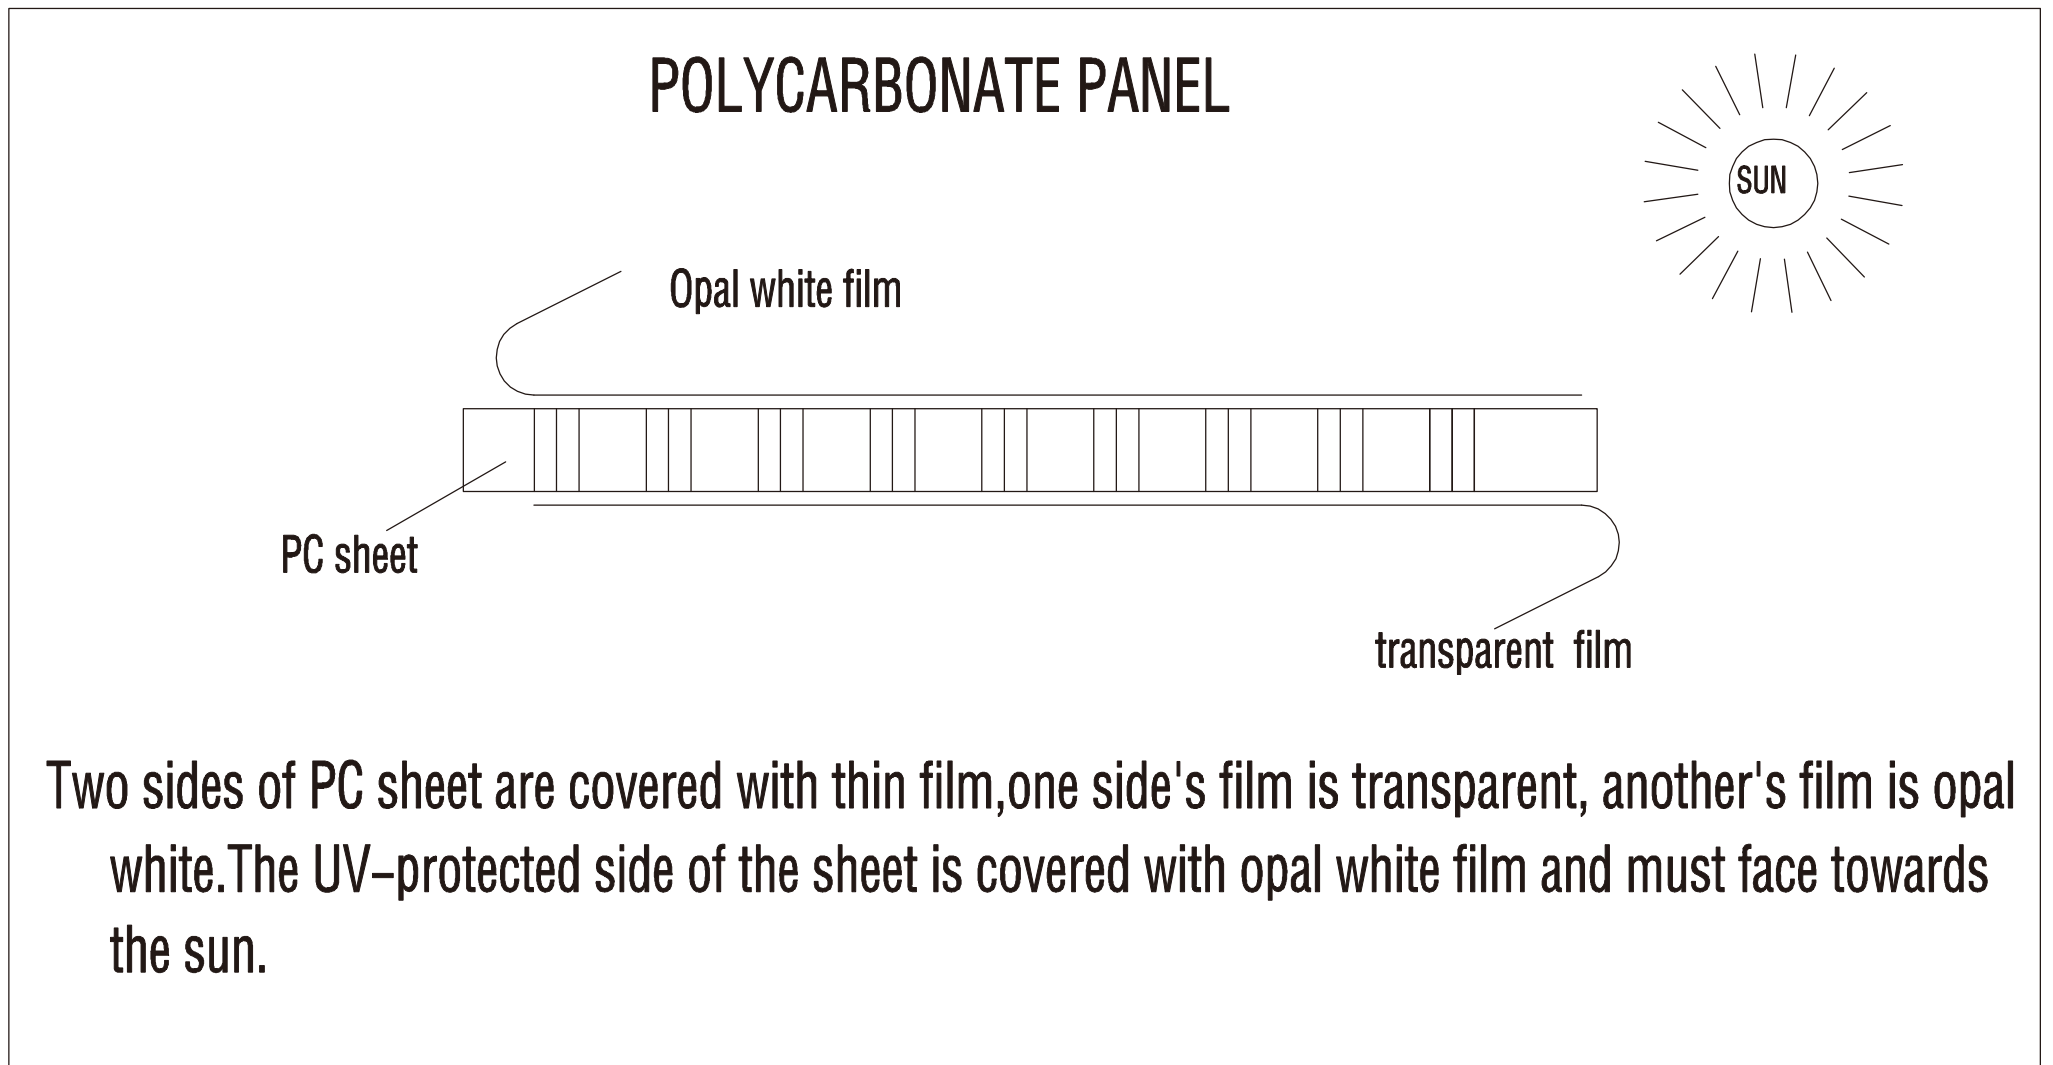

# ID GARDEN - Emma1215w

size: 120x150cm

## Notes:

1. Remove approximately 2 inches of film from all sheet edges before installing. remove all film immediately after the constructions completed.
2. The UV-protected side of the sheet is covered with opal white film and must face towards the sun.